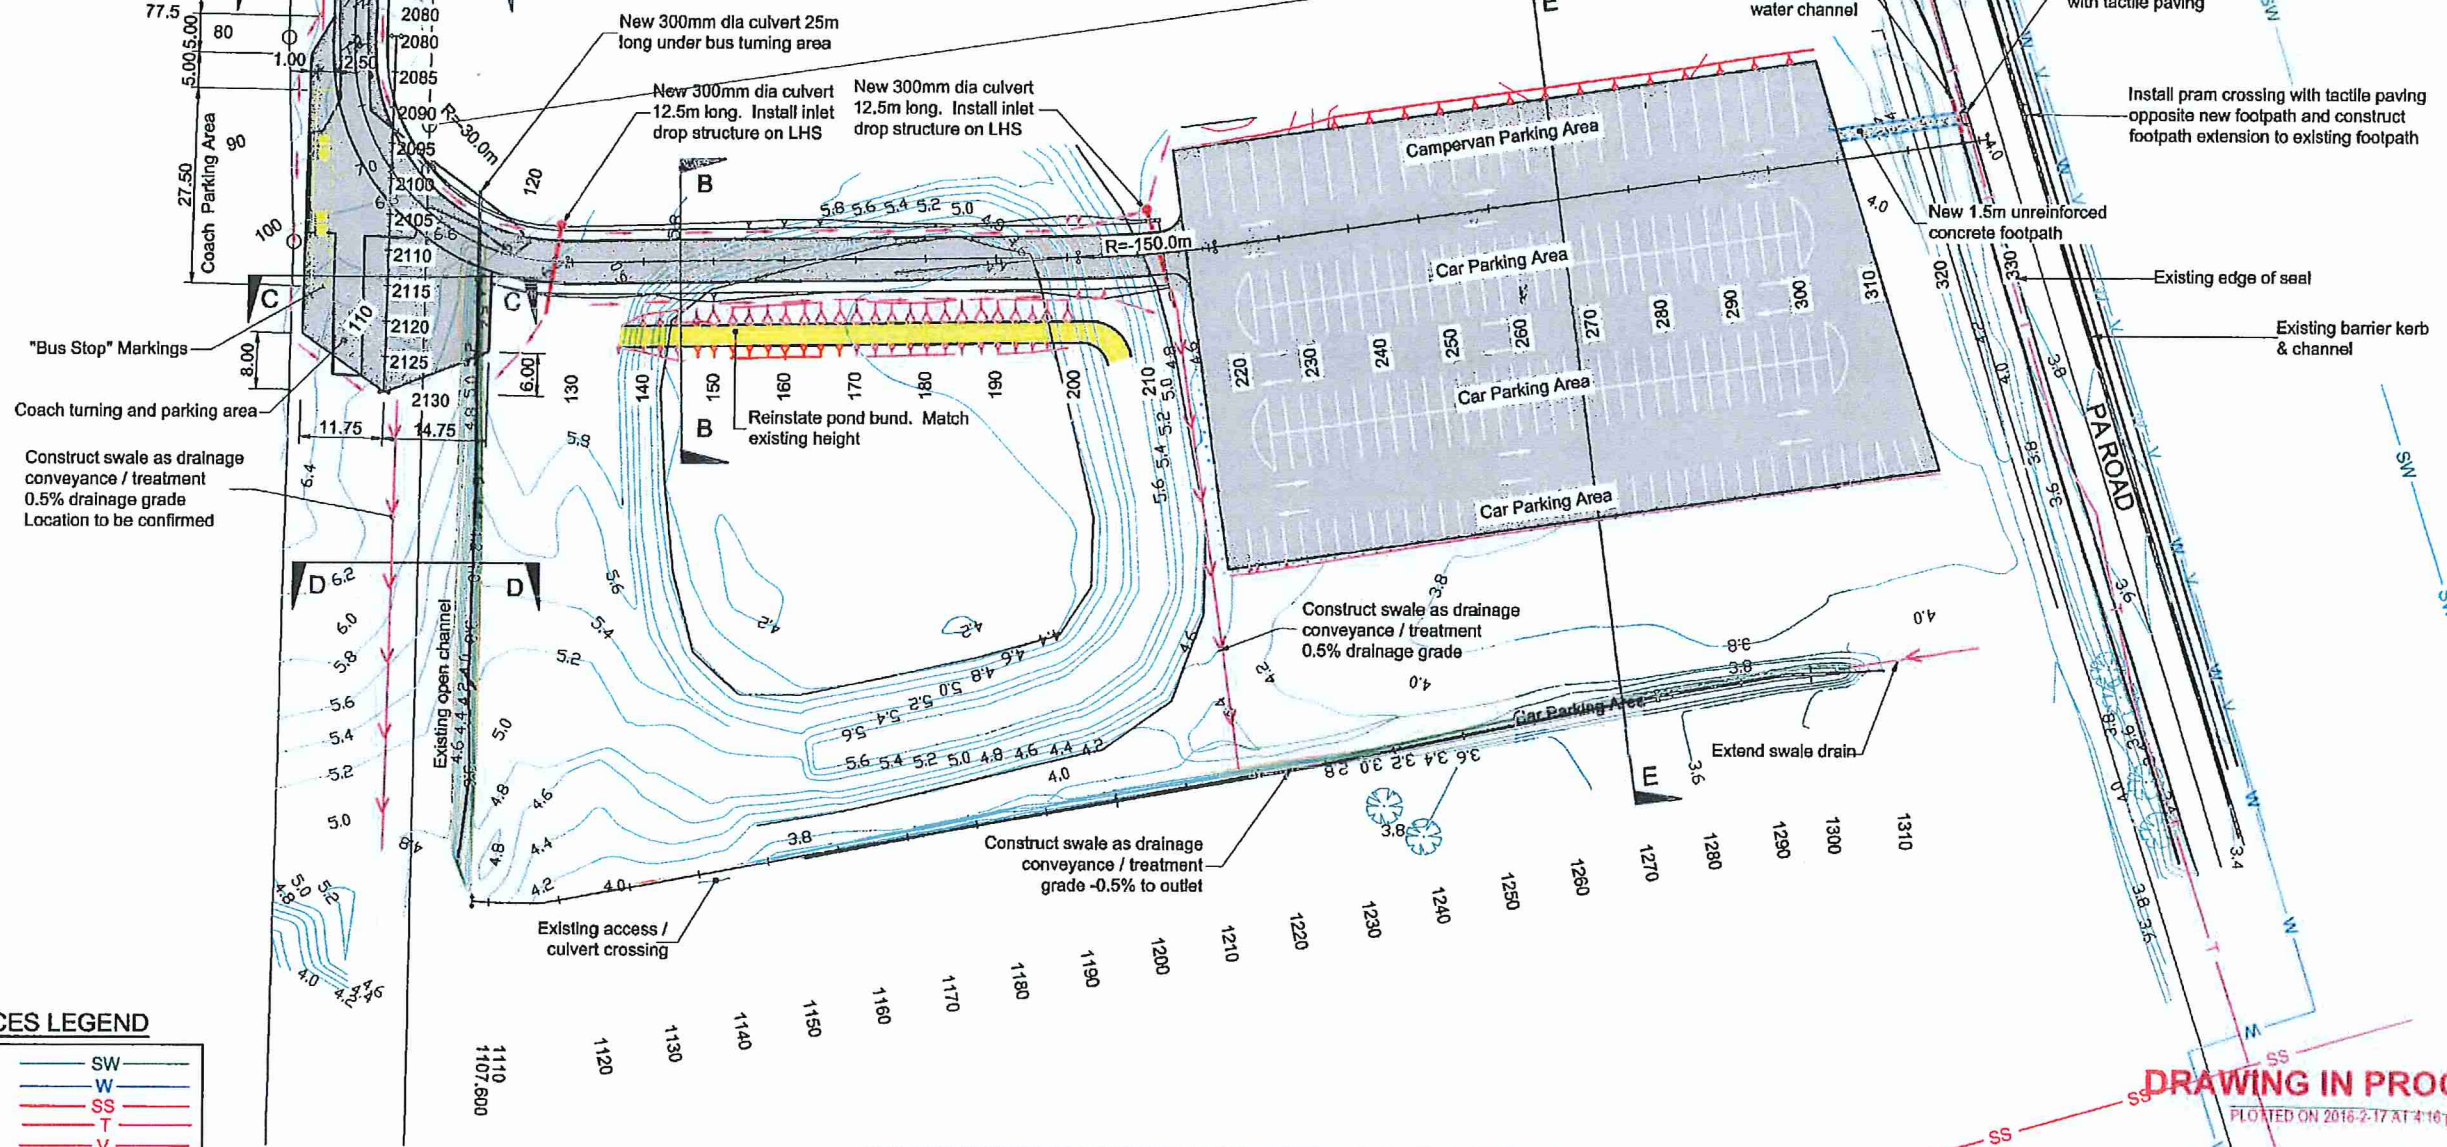

HAHEI BEACH ROAD

ACCESS ROAD

PARADISE ROAD

**SERVICES LEGEND**

Stormwater	SW
Watermain	W
Sanitary Sewer	SS
Telephone	T
Power (Overhead)	V
Power (underground)	V

**DRAWING IN PROGRESS**  
 PLOTTED ON 2016-2-17 AT 4:16 pm SW

				Thames-Coromandel District Council Hahei Beach Road : Hahei Proposed Car Park & Access Road	
Paeroa Office +64 7 889 9500		PO Box 91 Paeroa 3640 New Zealand		<b>SiteLayout Plan</b>	
Project No: 2-69103.00(11)	Scale: 1:500 (A1), 1:1000 (A3)	Sheet No: C2	Revise: F		